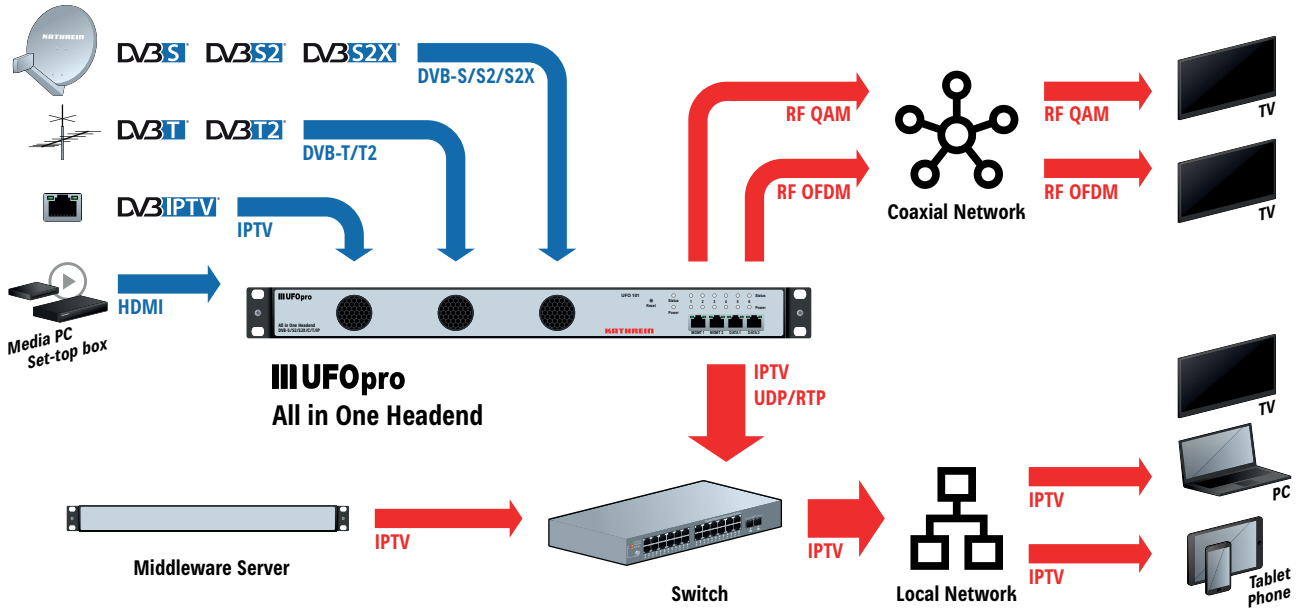

UFOpro

▶ PLATFORM AT GLANCE

The UFOpro is the latest Kathrein headend platform for next generation hospitality television applications. The configurable modular chassis offers a range of input and output module options including Satellite (DVB-S/S2X), HDMI and IP reception as well as Cable (DVB-C/T) and IP outputs. Advanced architecture is designed to save space, energy and resources as well as to meet all requirements that a full hospitality network can have.

▶ APPLICATIONS

- Hospitality TV Systems
- Hotel TV
- DVB-C SMATV Headend
- Multi Subscriber Apartments (MDUs)

▶ HIGHLIGHTS

All in One Platform

Large selection of Input and Output modules including DVBS/S2, DVBC/T, HDMI and IP technologies for delivering TV and rich media experience.

Compact Chassis with 6 Module Slots

1RU mechanical housing with hot-swappable modules on rear panel and dual redundant PSU for highest reliability.

Future Proof Technologies

Built-in IP module to be used as IPTV Streamer up to 120 inputs and 120 outputs via 2 Gigabit RJ45 ports.

Easy Installation | Centralized Management

Intuitive and advanced web interface for local and remote management. PID and LCN functions for central service management.

APPLICATION DRAWING

Technical Data

Head Unit		
Slots		6 Slots (hot swappable modules)
Input/Output		4x RJ45 (Gigabit Ethernet) 2x Data (IN/OUT)/2x MGMT
Protocol		UDP/RTP
IP services		ARP, Ping
Transmission type		Unicast/Multicast
Transport stream		120x SPTS IN/OUT MPTS
System Data		
Power Supply		Dual Redundant
Power	W	120
Input Voltage	V/AC	100-240
Operating Temperature	°C	0-50
Operating Humidity	%	< 95
Weight	kg	
Dimension	mm (WxHxD)	482,6 x 44,5 x 435 1RU